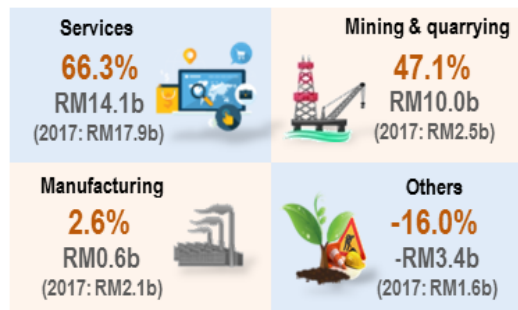

MINISTRY OF ECONOMY
DEPARTMENT OF STATISTICS MALAYSIA

STATISTICS ON MALAYSIA'S DIRECT INVESTMENT ABROAD, 2018

Malaysia's DIA registered net outflows of RM21.3 billion

In 2018, Malaysia's Direct Investment Abroad (DIA) registered an outflow of RM21.3 billion as against RM24.2 billion in the previous year, mainly due to lower investment in Services sector.

DIA position reduced to RM492.0 billion from RM526.5 billion in last year. This was also due to lower investment in Services sector. Singapore, Indonesia and United Kingdom were the top countries for DIA position.

STATISTICS ON MALAYSIA'S DIRECT INVESTMENT ABROAD (DIA) 2018

"Malaysia's DIA recorded a lower net outflow of **RM21.3 billion** in 2018 as compared RM24.2 billion in previous year"

DIA FLOWS BY COMPONENT

DIA FLOWS BY SECTOR

Asia Region was the top destination for DIA Flows

Notes: Negative value refers to net inflows.

Share of main DIA countries

Source: Statistics on Malaysia's Direct Investment Abroad, Department of Statistics Malaysia