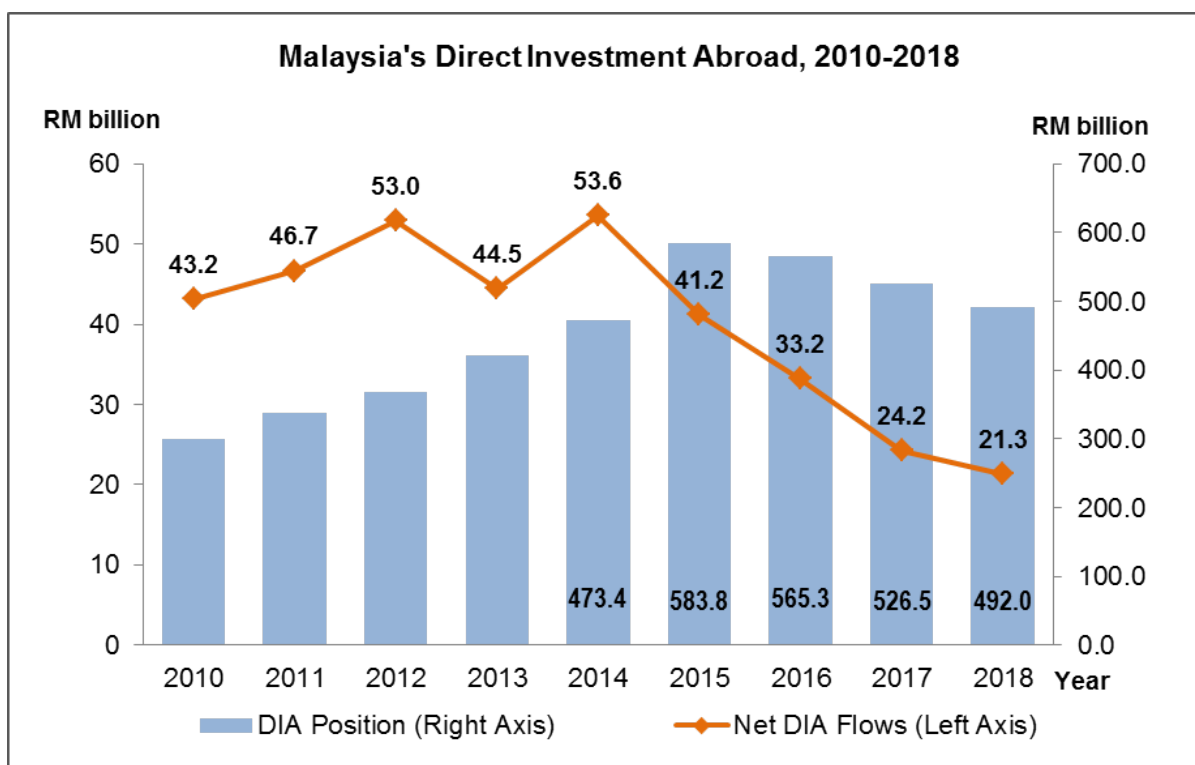

MINISTRY OF ECONOMY
DEPARTMENT OF STATISTICS MALAYSIA

STATISTICS ON MALAYSIA'S DIRECT INVESTMENT ABROAD, 2018

Malaysia's DIA registered net outflows of RM21.3 billion

In 2018, Malaysia's Direct Investment Abroad (DIA) registered an outflow of RM21.3 billion as against RM24.2 billion in the previous year, mainly due to lower investment in Services sector.

Asia region remained as the top destination for Malaysia's DIA flows with a value of RM24.1 billion, followed by Europe (RM1.2 billion). Within Asia region, Singapore, Indonesia and Turkmenistan were the prominent countries contributing to DIA flows. In terms of sector, Services was the main contributor precisely in Financial and insurance/ takaful activities. This was followed by Mining & quarrying and Manufacturing sectors.

DIA position reduced to RM492.0 billion from RM526.5 billion in last year. This was also due to lower investment in Services sector. Singapore, Indonesia and United Kingdom were the top countries for DIA position.

DIA FLOWS BY SECTOR

Asia Region was the top destination for DIA Flows

Notes: Negative value refers to net inflows.

Share of main DIA countries

Source: Statistics on Malaysia's Direct Investment Abroad, Department of Statistics Malaysia