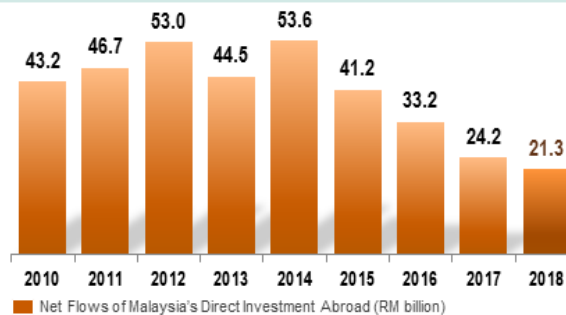

STATISTICS ON MALAYSIA'S DIRECT INVESTMENT ABROAD (DIA) 2018

"Malaysia's DIA recorded a lower net outflow of **RM21.3 billion** in 2018 as compared RM24.2 billion in previous year"