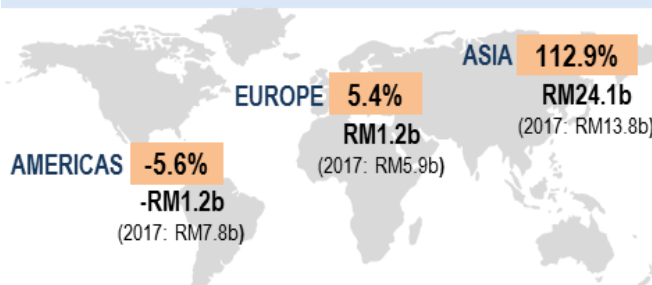

Asia region remained as the top destination for Malaysia's DIA flows with a value of RM24.1 billion, followed by Europe (RM1.2 billion). Within Asia region, Singapore, Indonesia and Turkmenistan were the prominent countries contributing to DIA flows. In terms of sector, Services was the main contributor precisely in Financial and insurance/ takaful activities. This was followed by Mining & quarrying and Manufacturing sectors.

DIA position reduced to RM492.0 billion from RM526.5 billion in last year. This was also due to lower investment in Services sector. Singapore, Indonesia and United Kingdom were the top countries for DIA position.

STATISTICS ON MALAYSIA'S DIRECT INVESTMENT ABROAD (DIA) 2018

"Malaysia's DIA recorded a lower net outflow of **RM21.3 billion** in 2018 as compared RM24.2 billion in previous year"

DIA FLOWS BY COMPONENT

DIA FLOWS BY SECTOR

Asia Region was the top destination for DIA Flows

Notes: Negative value refers to net inflows.

Share of main DIA countries

Source: Statistics on Malaysia's Direct Investment Abroad, Department of Statistics Malaysia