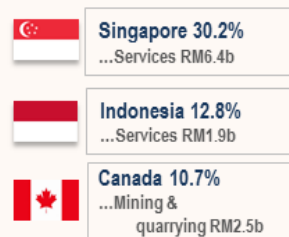

Asia region remained as the top destination for Malaysia's DIA flows with a value of RM24.1 billion, followed by Europe (RM1.2 billion). Within Asia region, Singapore, Indonesia and Turkmenistan were the prominent countries contributing to DIA flows. In terms of sector, Services was the main contributor precisely in Financial and insurance/ takaful activities. This was followed by Mining & quarrying and Manufacturing sectors.

DIA position reduced to RM492.0 billion from RM526.5 billion in last year. This was also due to lower investment in Services sector. Singapore, Indonesia and United Kingdom were the top countries for DIA position.

STATISTICS ON MALAYSIA'S DIRECT INVESTMENT ABROAD (DIA) 2018

"Malaysia's DIA recorded a lower net outflow of **RM21.3 billion** in 2018 as compared RM24.2 billion in previous year"

DIA FLOWS BY COMPONENT

DIA FLOWS BY SECTOR

Asia Region was the top destination for DIA Flows

Notes: Negative value refers to net inflows.

Share of main DIA countries

Source: Statistics on Malaysia's Direct Investment Abroad, Department of Statistics Malaysia