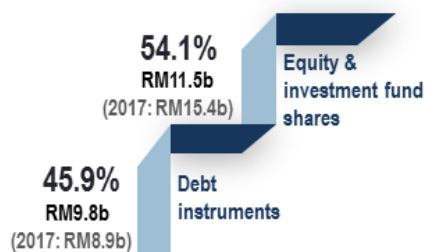

MINISTRY OF ECONOMY
DEPARTMENT OF STATISTICS MALAYSIA

STATISTICS ON MALAYSIA'S DIRECT INVESTMENT ABROAD, 2018

Malaysia's DIA registered net outflows of RM21.3 billion

In 2018, Malaysia's Direct Investment Abroad (DIA) registered an outflow of RM21.3 billion as against RM24.2 billion in the previous year, mainly due to lower investment in Services sector.

Asia region remained as the top destination for Malaysia's DIA flows with a value of RM24.1 billion, followed by Europe (RM1.2 billion). Within Asia region, Singapore, Indonesia and Turkmenistan were the prominent countries contributing to DIA flows. In terms of sector, Services was the main contributor precisely in Financial and insurance/ takaful activities. This was followed by Mining & quarrying and Manufacturing sectors.

DIA position reduced to RM492.0 billion from RM526.5 billion in last year. This was also due to lower investment in Services sector. Singapore, Indonesia and United Kingdom were the top countries for DIA position.

STATISTICS ON MALAYSIA'S DIRECT INVESTMENT ABROAD (DIA) 2018

"Malaysia's DIA recorded a lower net outflow of **RM21.3 billion** in 2018 as compared RM24.2 billion in previous year"

DIA FLOWS BY COMPONENT