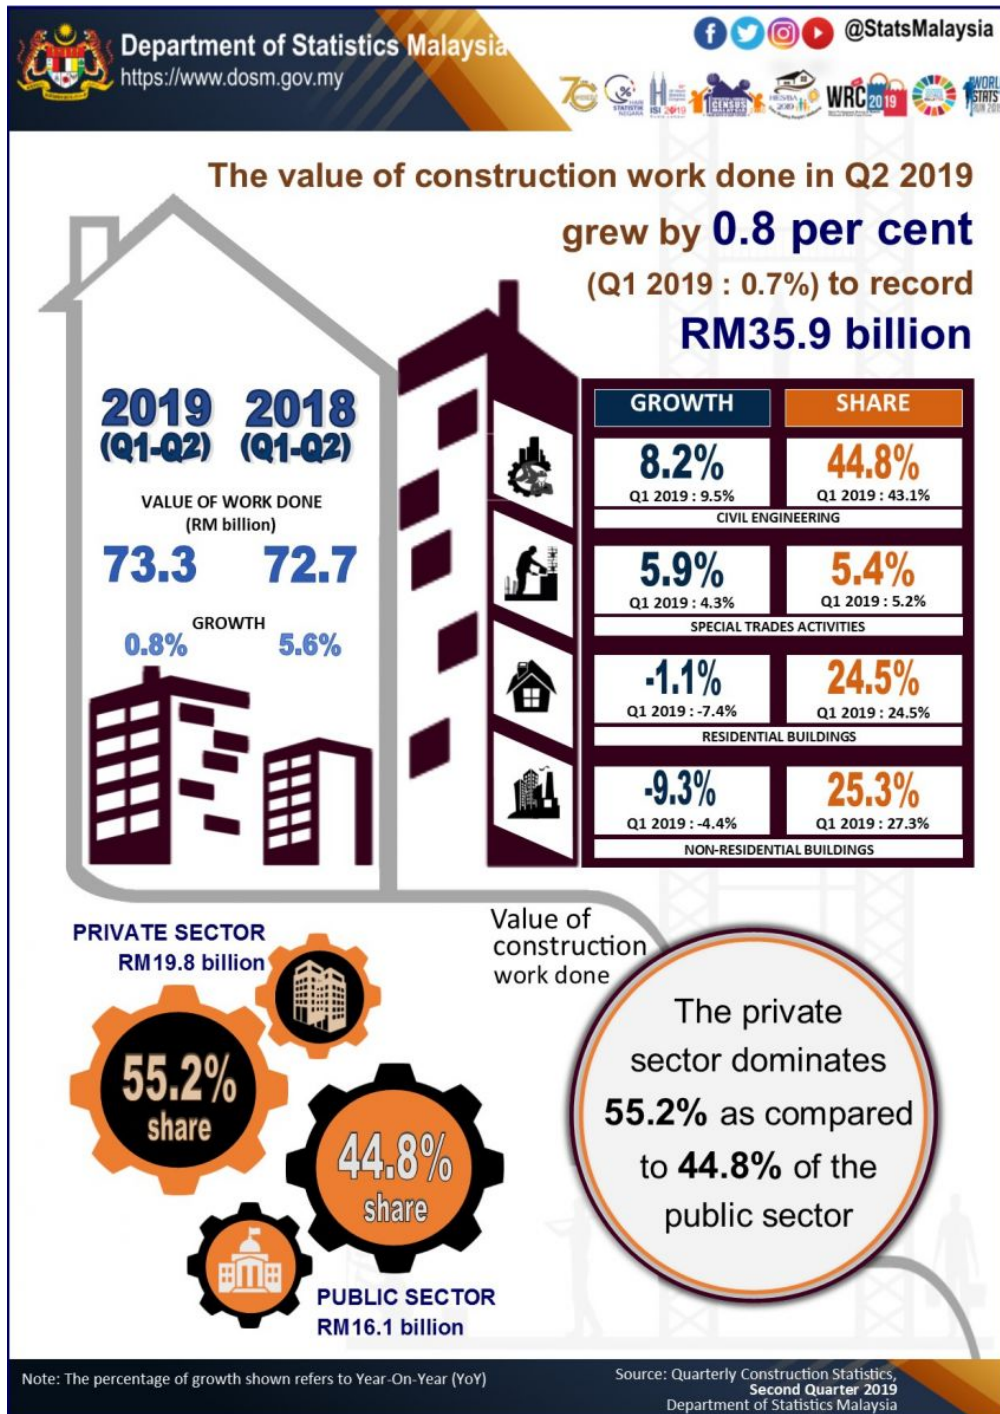

MINISTRY OF ECONOMY
DEPARTMENT OF STATISTICS MALAYSIA

QUARTERLY CONSTRUCTION STATISTICS, SECOND QUARTER 2019

HIGHLIGHTS

Malaysia's construction sector recorded the value of construction work done of RM35.9 billion in the second quarter of 2019

The value of construction work done in the second quarter 2019 recorded a growth of **0.8 per cent** year-on-year, amounting to **RM35.9 billion** (Q1 2019: RM37.4 billion).

The expansion in value of construction work done was driven by positive growth in the Civil engineering sub-sector with **8.2 per cent** and Special trades activities sub-sector with **5.9 per cent**. However, the Residential buildings sub-sector and Non-residential buildings sub-sectors growth reduced to **1.1 per cent** and **9.3 per cent** respectively.

The Civil engineering sub-sector remained as the key contributor to the value of construction work done with **44.8 per cent** share. This was followed by Non-residential buildings (25.3%), Residential buildings (24.5%) and Special trades activities (5.4%).

The private sector continued to propelled the construction activity with **55.2 per cent** share of value of construction work done (RM19.8 billion) as compared to the public sector with **44.8 per cent** share of value of construction work done (RM16.1 billion).