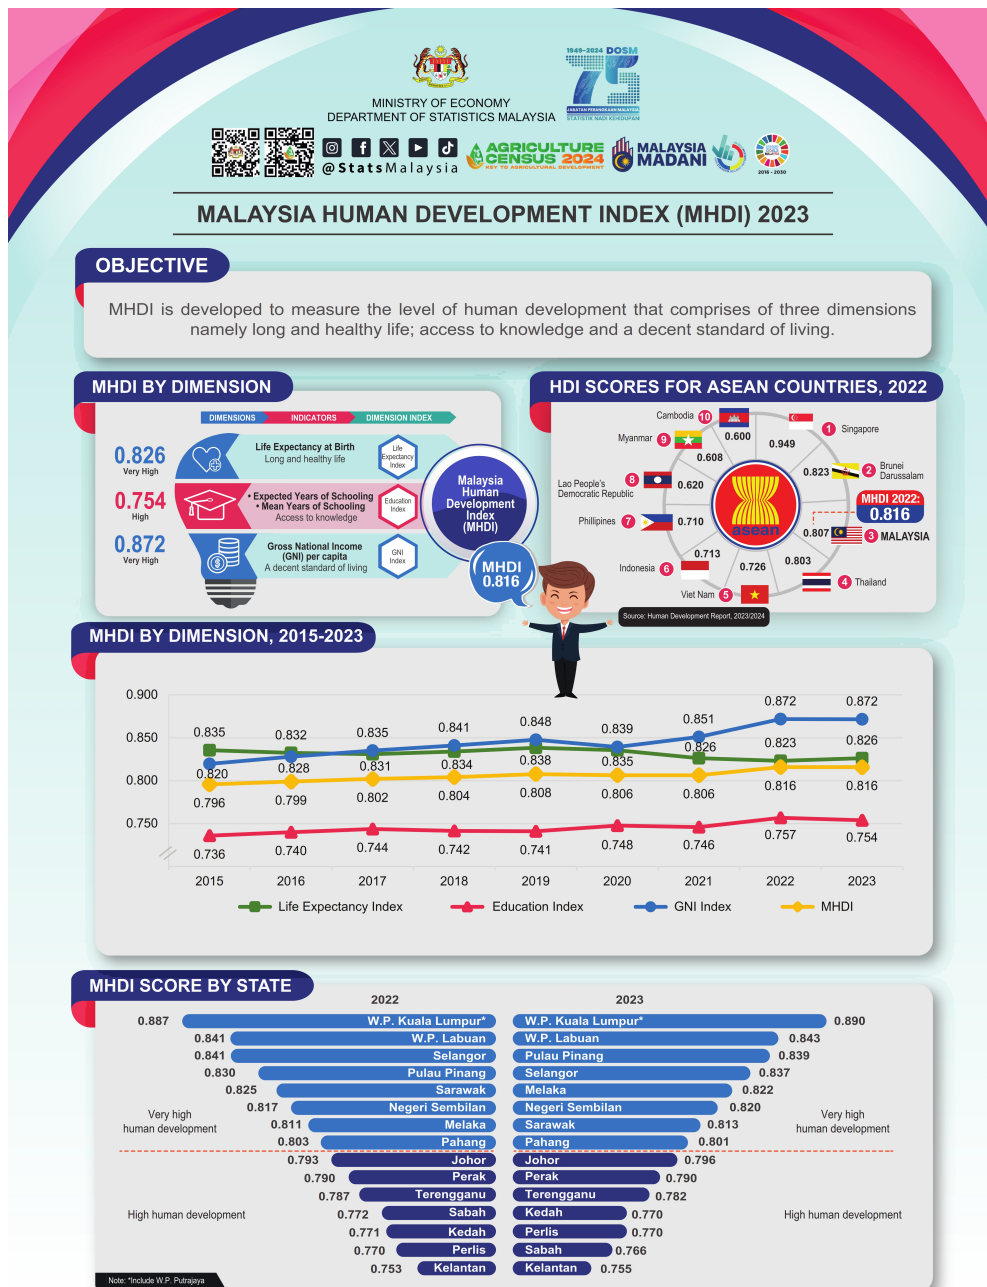

MINISTRY OF ECONOMY
DEPARTMENT OF STATISTICS MALAYSIA

MALAYSIA HUMAN DEVELOPMENT INDEX (MHDI), 2023

INTRODUCTION

The Malaysia Human Development Index (MHDI) is an index developed by the Department of Statistics Malaysia to evaluate the level of human development which is the main criteria in measuring the progress of a country aside from economic aspects. MHDI comprises three dimensions namely long and healthy life, access to knowledge and a decent standard of living.

PERFORMANCE OF MHDI

The performance of the MHDI score in 2023 was at a very high level of development with a score of 0.816. An analysis by dimension index showed that the highest index score recorded in 2023 was the Gross National Income (GNI) Index with a score of 0.872 (2022: 0.872), followed by the Life Expectancy Index of 0.826 (2022: 0.823) and the Education Index of 0.754 (2022: 0.757). All indices were at a very high level of development except the Education Index at a high level.

PERFORMANCE OF MHDY BY STATE

Eight states were at a very high level of development in 2023. The state with the highest MHDY score is W.P. Kuala Lumpur* with a score of 0.890, followed by W.P. Labuan (0.843), Penang (0.839), Selangor (0.837), Melaka (0.822), Negeri Sembilan (0.820), Sarawak (0.813), and Pahang (0.801). Meanwhile, the states that registered a high level of development were Johor (0.796), Perak (0.790), Terengganu (0.782), Kedah (0.770), Perlis (0.770), Sabah (0.766) and Kelantan (0.755).