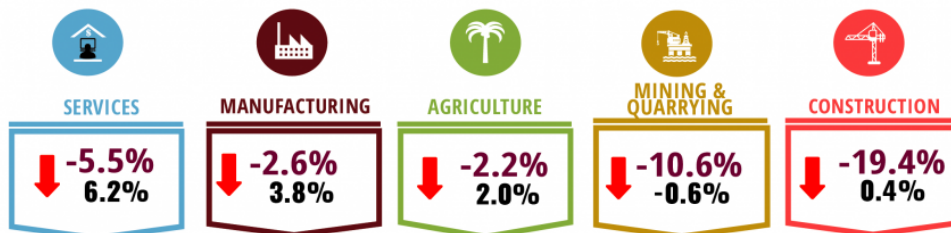

PRODUCTION

EXPENDITURE

Note: **2020**
2019

Source: National Accounts, Gross Domestic Product, Department of Statistics Malaysia

In 2020, Malaysia's economy contracted by 5.6 per cent from a growth of 4.4 per cent in the preceding year due to the restrictions on economic activity resulting from the containment measures in response to COVID-19 pandemic.

The last seen declined of Malaysia's economic was in 2009 (-1.5%), and the economy downturn of 5.6 per cent (2020) was the lowest after 1998 (-7.4%).

All the five main economic sectors registered a contraction parallel with a highly challenging domestic operating environment and lower global demand.

In 2020, Malaysia's GDP in current prices stood at RM1.42 trillion, while in constant 2015 prices, it has amounted to RM1.34 trillion. Following the weakened domestic economic activities and the external sector, Gross National Income per capita has deteriorated to RM42,503 from RM45,311 recorded in 2019.