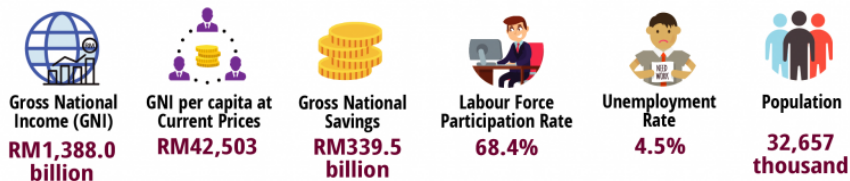

PRODUCTION

EXPENDITURE

Note: **2020**
2019

Source: National Accounts, Gross Domestic Product, Department of Statistics Malaysia

In 2020, Malaysia's economy contracted by 5.6 per cent from a growth of 4.4 per cent in the preceding year due to the restrictions on economic activity resulting from the containment measures in response to COVID-19 pandemic.

The last seen declined of Malaysia's economic was in 2009 (-1.5%), and the economy downturn of 5.6 per cent (2020) was the lowest after 1998 (-7.4%).

All the five main economic sectors registered a contraction parallel with a highly challenging domestic operating environment and lower global demand.

In 2020, Malaysia's GDP in current prices stood at RM1.42 trillion, while in constant 2015 prices, it has amounted to RM1.34 trillion. Following the weakened domestic economic activities and the external sector, Gross National Income per capita has deteriorated to RM42,503 from RM45,311 recorded in 2019.