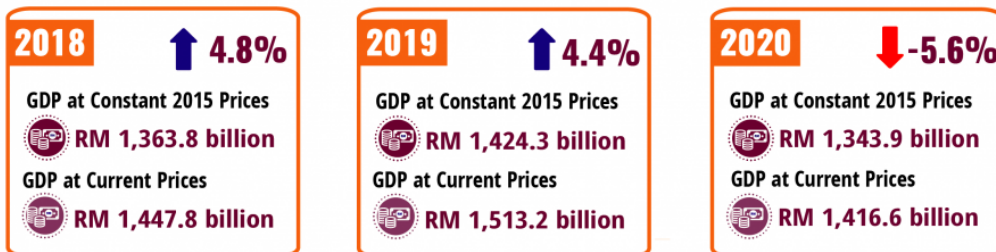

MINISTRY OF ECONOMY
DEPARTMENT OF STATISTICS MALAYSIA

MALAYSIA ECONOMIC PERFORMANCE 2020

PRIME MINISTER'S DEPARTMENT
DEPARTMENT OF STATISTICS MALAYSIA

StatsMalaysia
www.dsm.gov.my

MALAYSIA'S ECONOMY 2020

MACRO ECONOMIC KEY DATA 2020

PRODUCTION

EXPENDITURE

Note: **2020**
2019

Source: National Accounts, Gross Domestic Product, Department of Statistics Malaysia

In 2020, Malaysia's economy contracted by 5.6 per cent from a growth of 4.4 per cent in the preceding year due to the restrictions on economic activity resulting from the containment measures in response to COVID-19 pandemic.

The last seen declined of Malaysia's economic was in 2009 (-1.5%), and the economy downturn of 5.6 per cent (2020) was the lowest after 1998 (-7.4%).

All the five main economic sectors registered a contraction parallel with a highly challenging domestic operating environment and lower global demand.

In 2020, Malaysia's GDP in current prices stood at RM1.42 trillion, while in constant 2015 prices, it has amounted to RM1.34 trillion. Following the weakened domestic economic activities and the external sector, Gross National Income per capita has deteriorated to RM42,503 from RM45,311 recorded in 2019.