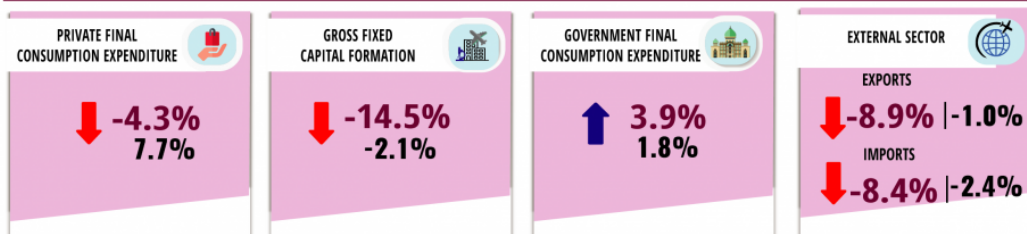

PRODUCTION

EXPENDITURE

Note: **2020**
2019

Source: National Accounts, Gross Domestic Product, Department of Statistics Malaysia

In 2020, Malaysia's economy contracted by 5.6 per cent from a growth of 4.4 per cent in the preceding year due to the restrictions on economic activity resulting from the containment measures in response to COVID-19 pandemic.

The last seen declined of Malaysia's economic was in 2009 (-1.5%), and the economy downturn of 5.6 per cent (2020) was the lowest after 1998 (-7.4%).

All the five main economic sectors registered a contraction parallel with a highly challenging domestic operating environment and lower global demand.

In 2020, Malaysia's GDP in current prices stood at RM1.42 trillion, while in constant 2015 prices, it has amounted to RM1.34 trillion. Following the weakened domestic economic activities and the external sector, Gross National Income per capita has deteriorated to RM42,503 from RM45,311 recorded in 2019.