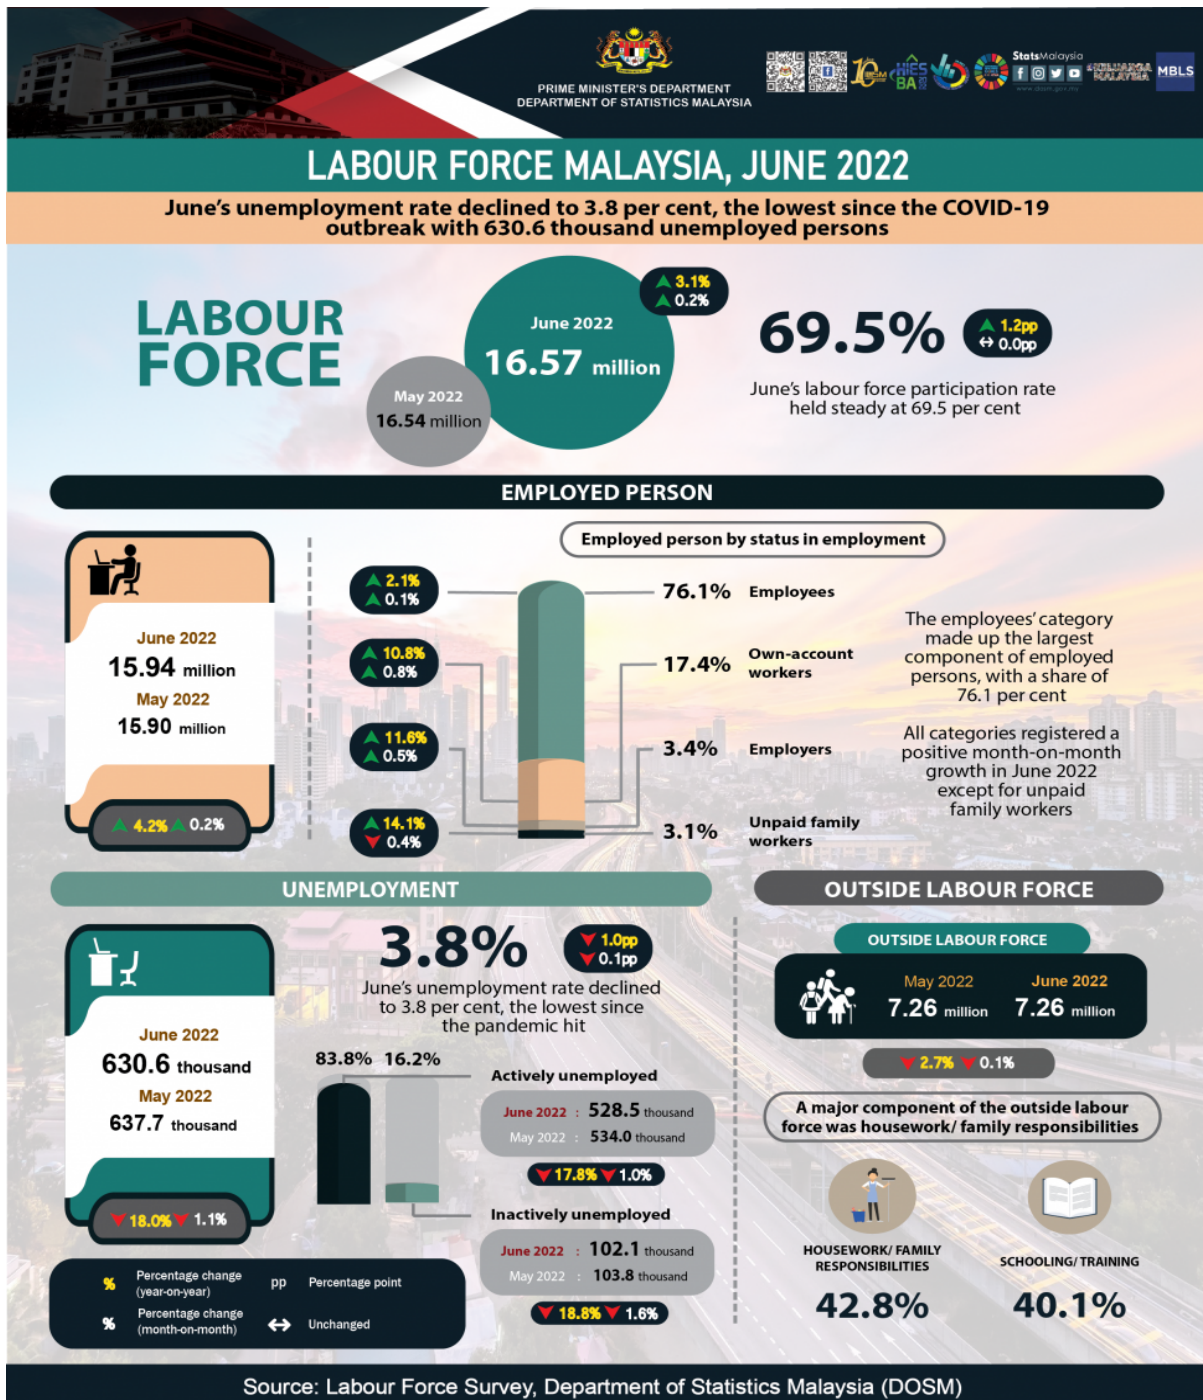

MINISTRY OF ECONOMY
DEPARTMENT OF STATISTICS MALAYSIA

KEY STATISTICS OF LABOUR FORCE IN MALAYSIA, JUNE 2022

The full publication of the Labour Force Report, June 2022 can be downloaded through [eStatistik](#) Portal.