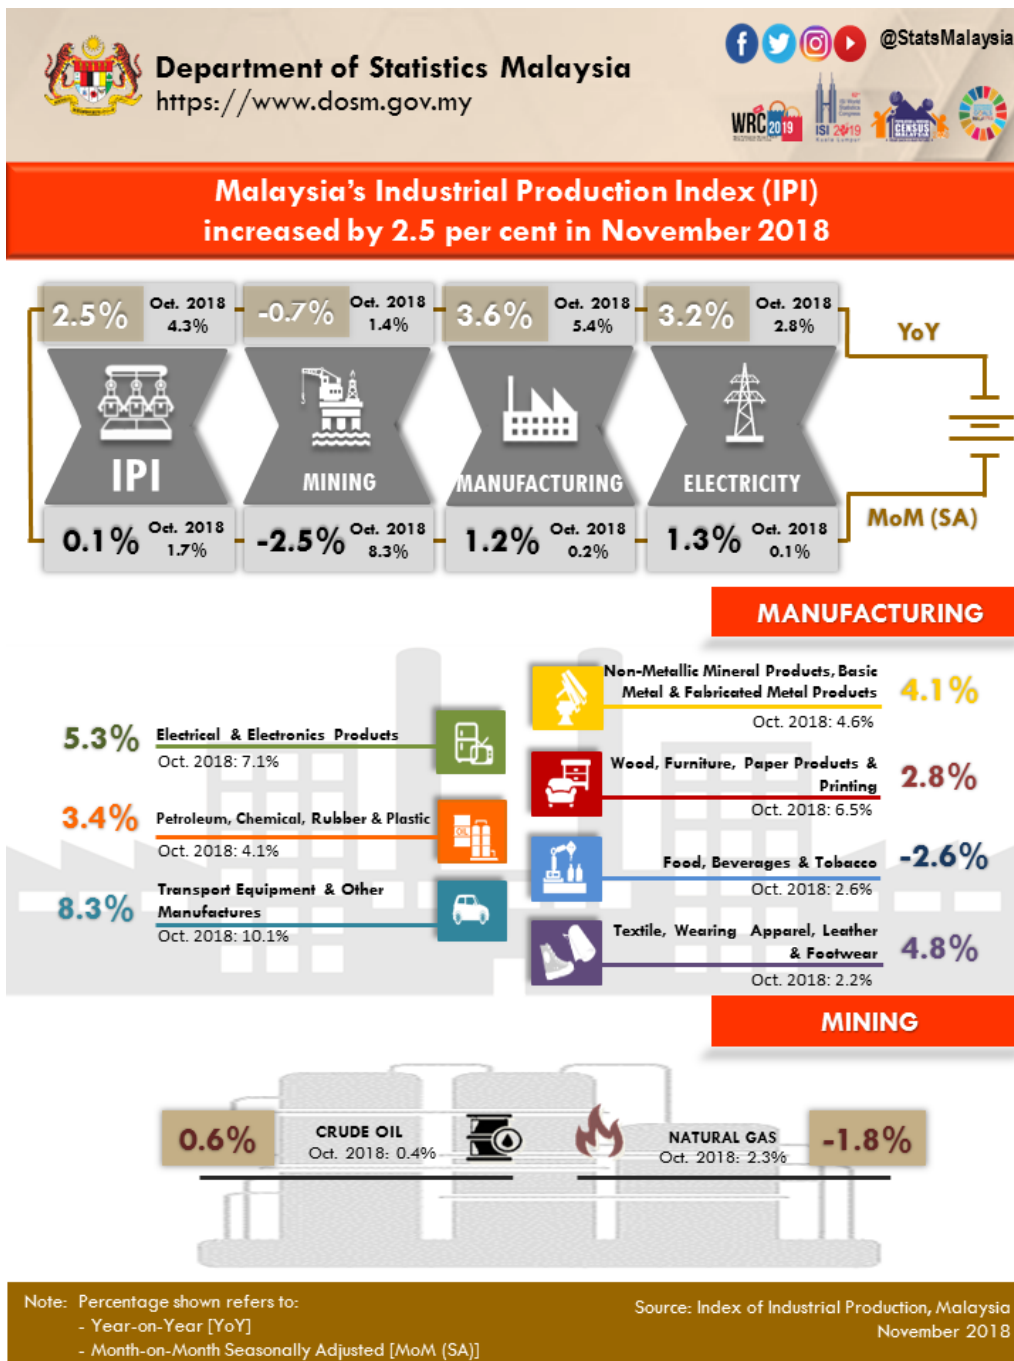

MINISTRY OF ECONOMY
DEPARTMENT OF STATISTICS MALAYSIA

INDEX OF INDUSTRIAL PRODUCTION, MALAYSIA NOVEMBER 2018

Malaysia's Industrial Production Index (IPI) rose by 2.5 per cent in November 2018

The Industrial Production Index (IPI) rose by **2.5 per cent** in November 2018 as compared with the same month of the previous year. The growth in November 2018 was supported by the increase in Manufacturing index (**3.6%**) and Electricity index (**3.2%**). Meanwhile, the Mining index declined by **0.7 per cent**.

The Manufacturing sector output expanded by **3.6 per cent** in November 2018 after registering a growth of 5.4 per cent in October 2018. The major sub - sectors that contributed to the growth in November 2018 were: Transport Equipment and Other Manufactures Products (**8.3%**), Electrical and Electronic Equipment Products (**5.3%**) and Petroleum, Chemical, Rubber and Plastic Products (**3.4%**).

The Mining sector output recorded a decline of **0.7 per cent** in November 2018 as compared to the same period of the previous year. This was due to a decrease in Natural Gas index (**-1.8%**). Meanwhile, Crude Oil index increased marginally by **0.6 per cent**.