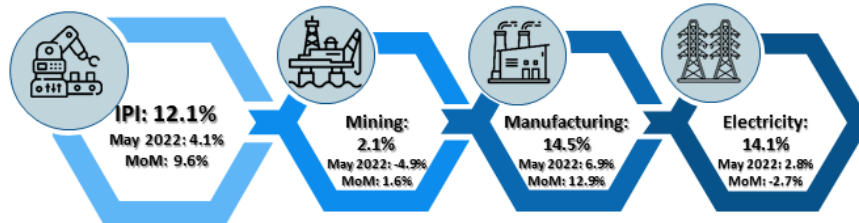

MINISTRY OF ECONOMY
DEPARTMENT OF STATISTICS MALAYSIA

INDEX OF INDUSTRIAL PRODUCTION, MALAYSIA JUNE 2022

Malaysia's Industrial Production Index (IPI) up 12.1 per cent in June 2022, supported by all sectors