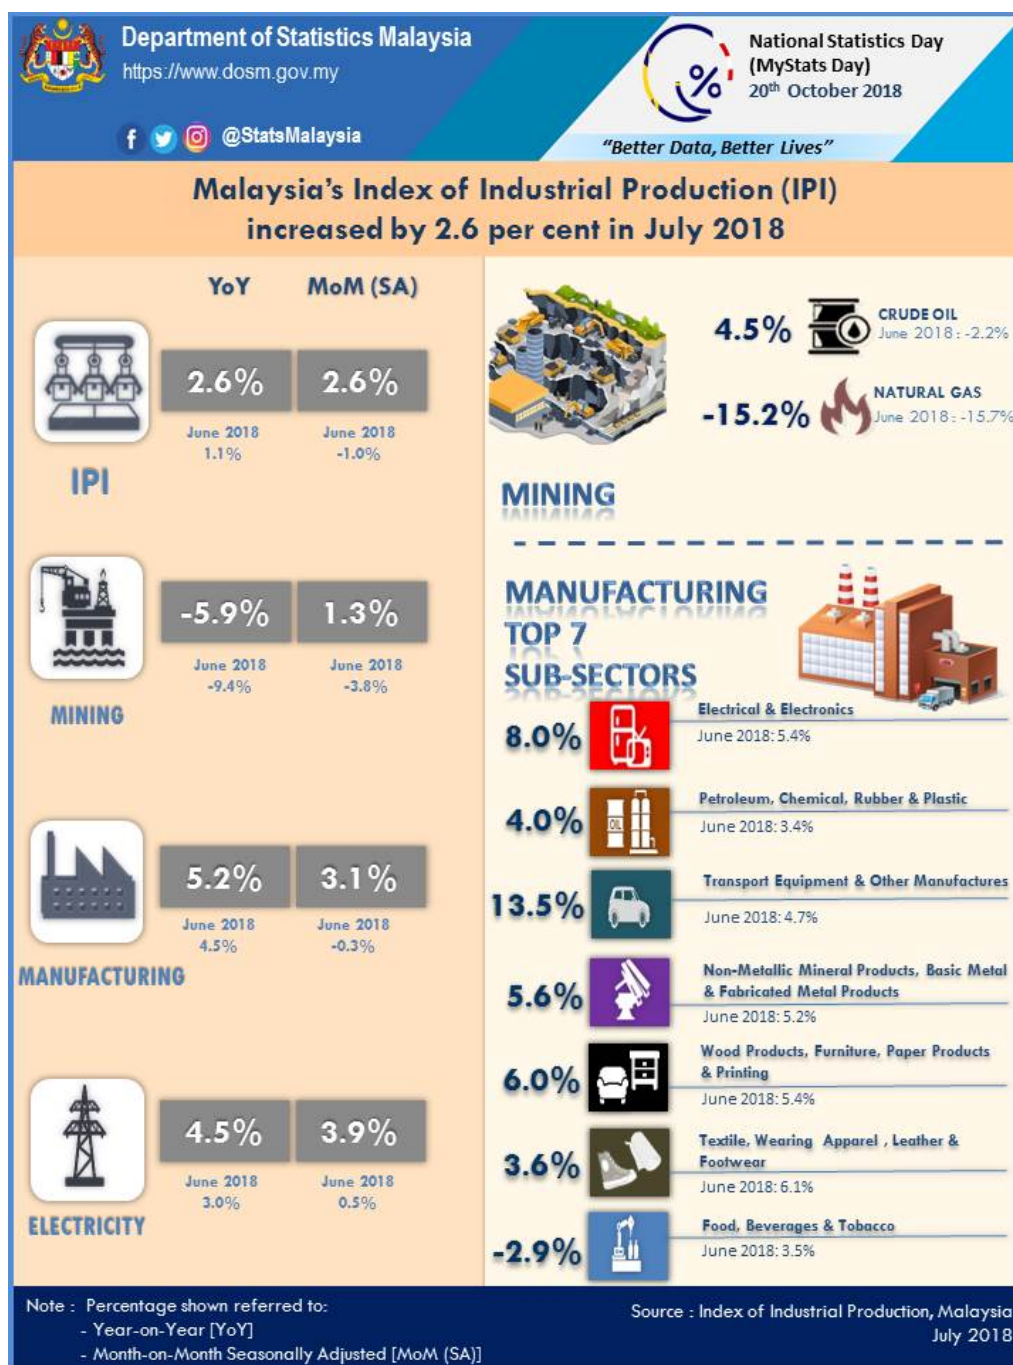

MINISTRY OF ECONOMY
DEPARTMENT OF STATISTICS MALAYSIA

INDEX OF INDUSTRIAL PRODUCTION, MALAYSIA JULY 2018

Malaysia's Industrial Production Index (IPI) increased by 2.6 per cent in July 2018

The Industrial Production Index (IPI) increased by **2.6 per cent** in July 2018 as compared with the same

month of the previous year. The growth in July 2018 was supported by an increase in the index of Manufacturing (**5.2%**) and the index of Electricity (**4.5%**). Meanwhile, the index of Mining recorded a decline of **5.9 per cent** (June 2018: -9.4%).

The Manufacturing sector output increased by **5.2 per cent** in July 2018 after recording a growth of 4.5 per cent in June 2018. The major sub-sectors which recorded an increase in July 2018 were: Electrical and Electronic Equipment Products (**8.0%**), Petroleum, Chemical, Rubber and Plastic Products (**4.0%**) and Transport Equipment and Other Manufactures Products (**13.5%**).

The Mining sector output registered a decline of **5.9 per cent** in July 2018 as compared to the same period of the previous year. The decline was contributed by the decrease in the Natural Gas Index (**-15.2%**). Meanwhile the Crude Oil Index increased by **4.5 per cent**.