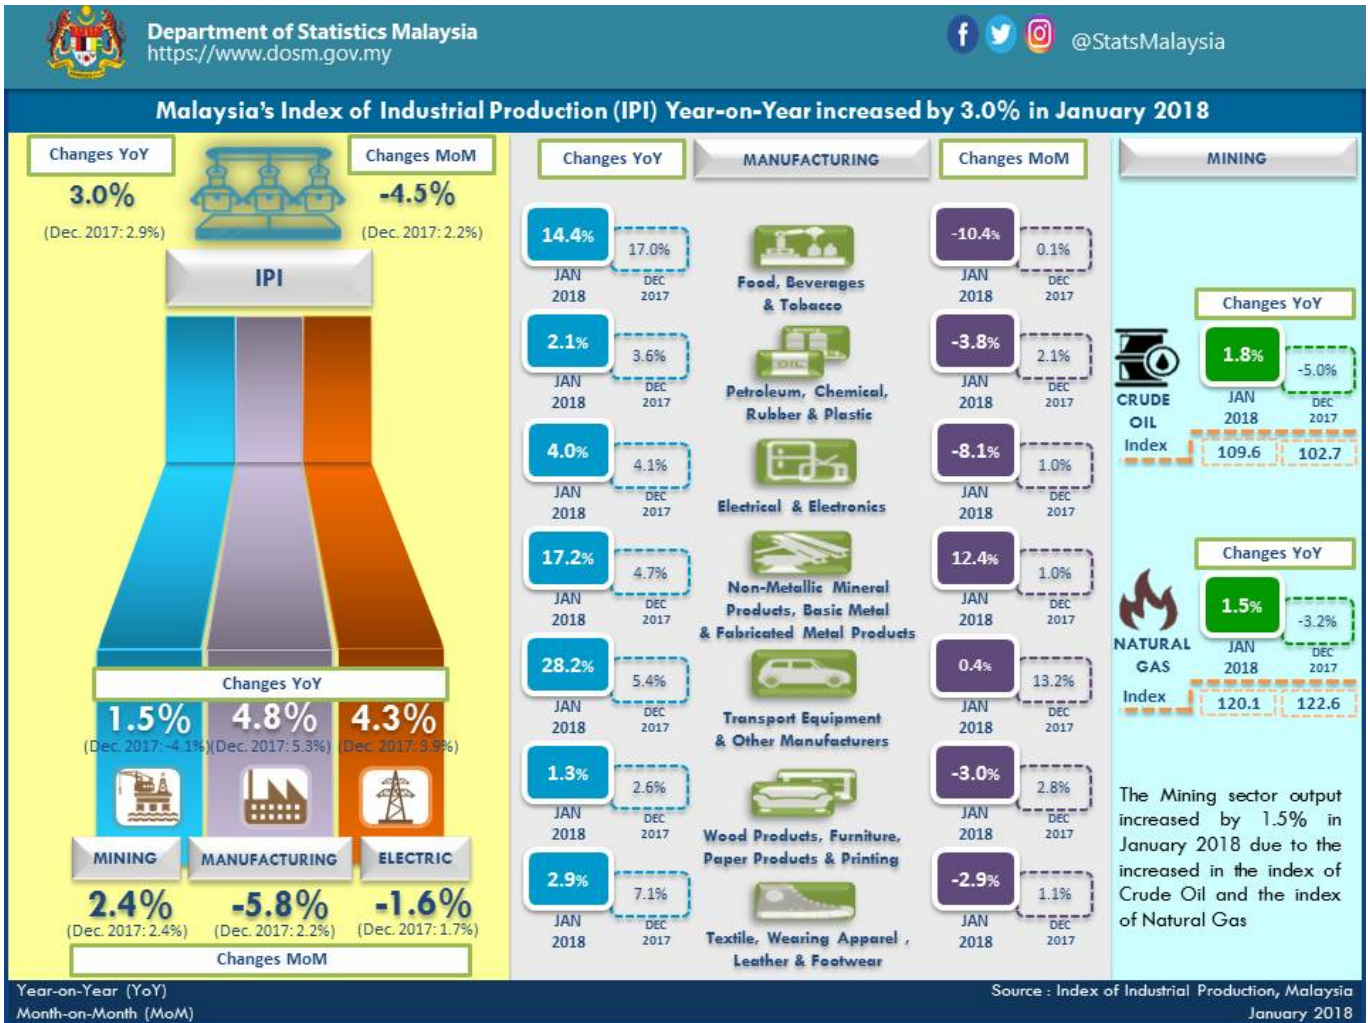

MINISTRY OF ECONOMY
DEPARTMENT OF STATISTICS MALAYSIA

INDEX OF INDUSTRIAL PRODUCTION, MALAYSIA JANUARY 2018

Malaysia's Industrial Production Index (IPI) increased by 3.0 per cent in January 2018

The Industrial Production Index (IPI) increased by **3.0 per cent** in January 2018 as compared with the same month of the previous year. The expansion in January 2018 was supported by positive growth in all indices: Manufacturing (**4.8%**), Mining (**1.5%**) and Electricity (**4.3%**).

The Manufacturing sector output increased by **4.8 per cent** in January 2018 after recording an increase of 5.3 per cent in December 2017. The major sub-sectors which recorded increases in January 2018 were: Food, Beverage and Tobacco Products (**14.4%**), Petroleum Products, Chemicals, Rubber and Plastic (**2.1%**) and Electrical and Electronic Equipment Products (**4.0%**).

The Mining sector output registered a growth of **1.5 percent** in January 2018 (December 2017: -4.1%). This growth was contributed by the increase in Crude Oil index (**1.8%**) and Natural Gas index (**1.5%**).

The Electricity output increased by **4.3 per cent** in January 2018 after recording 3.9 per cent in December 2017.

Industrial Production Index (IPI) publication for reference month January 2018 is the first issue that used the Laspeyres chain index method. In this method, base year 2010 will be maintained as the index reference period, while 2015 is used as a weight reference period.