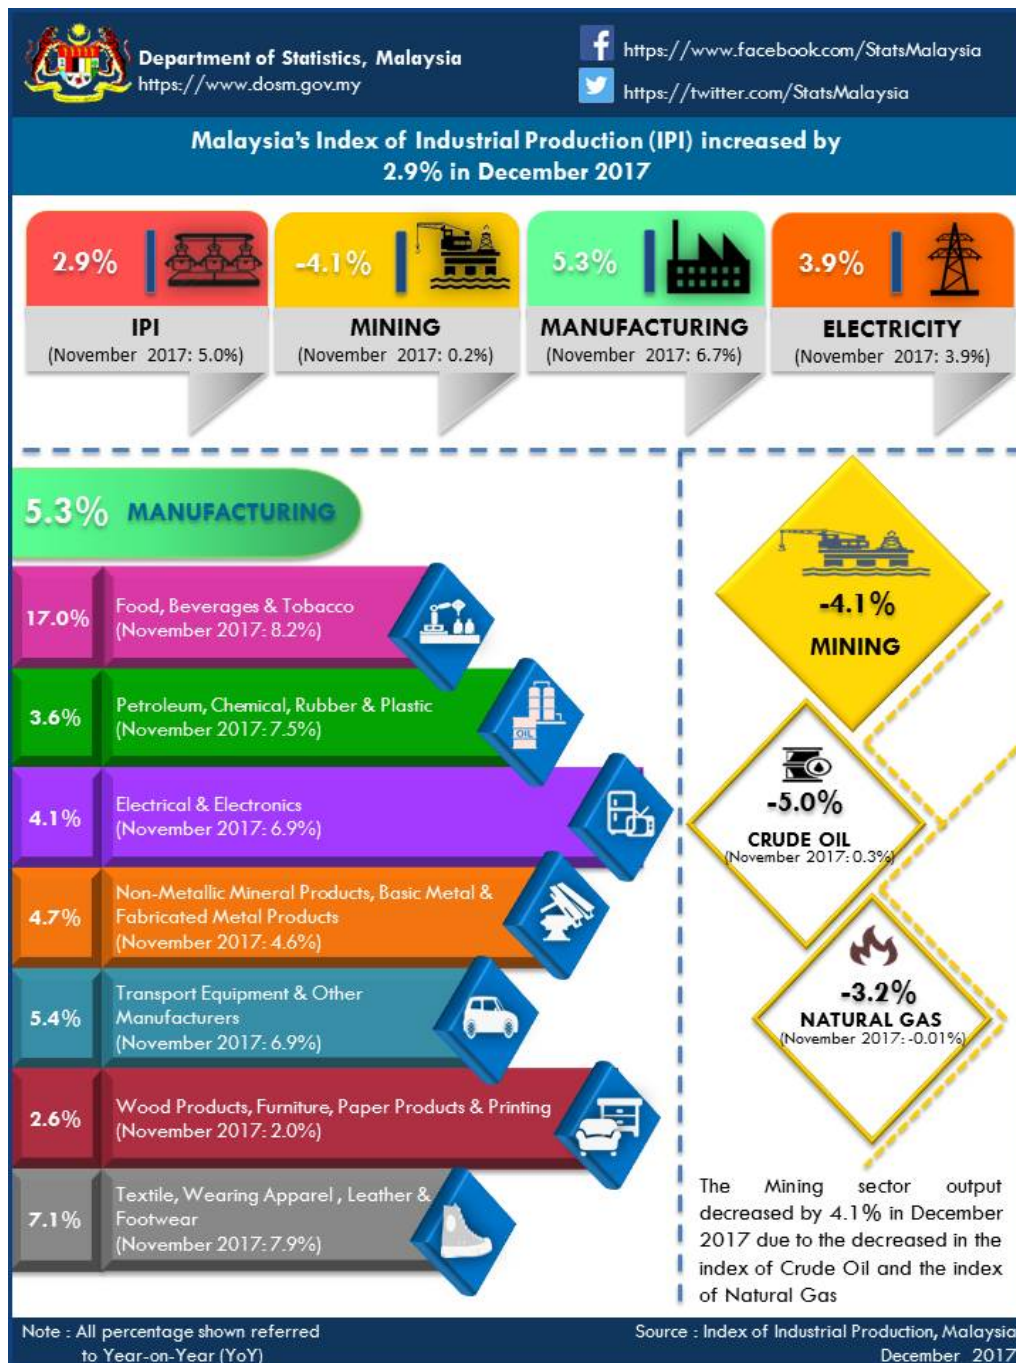

MINISTRY OF ECONOMY  
DEPARTMENT OF STATISTICS MALAYSIA

INDEX OF INDUSTRIAL PRODUCTION, MALAYSIA DECEMBER 2017

**Malaysia's Index of Industrial Production (IPI) increased by 2.9 per cent in December 2017**

The Industrial Production Index (IPI) increased by **2.9 per cent** in December 2017 as compared with the same month of the previous year. The growth in December 2017 was driven by an increase in the Manufacturing index (**5.3%**) and Electricity index (**3.9%**). Meanwhile, the index of Mining posted a decrease of **4.1 per cent** (November 2017: 0.2%).

The Manufacturing sector output rose by **5.3 per cent** in December 2017 following an increase of 6.7 per cent in November 2017. The increase was driven by growth of its main sub-sectors, namely: Food, Beverages and Tobacco Products (**17.0%**), Petroleum, Chemical, Rubber and Plastic Products (**3.6%**) and Electrical and Electronic Products (**4.1%**).

The Mining sector output registered a decline of **4.1 per cent** in December 2017 (November 2017: 0.2%). The decrease was contributed by the decline in the Crude Oil index (**-5.0%**) and the Natural Gas index (**-3.2%**).