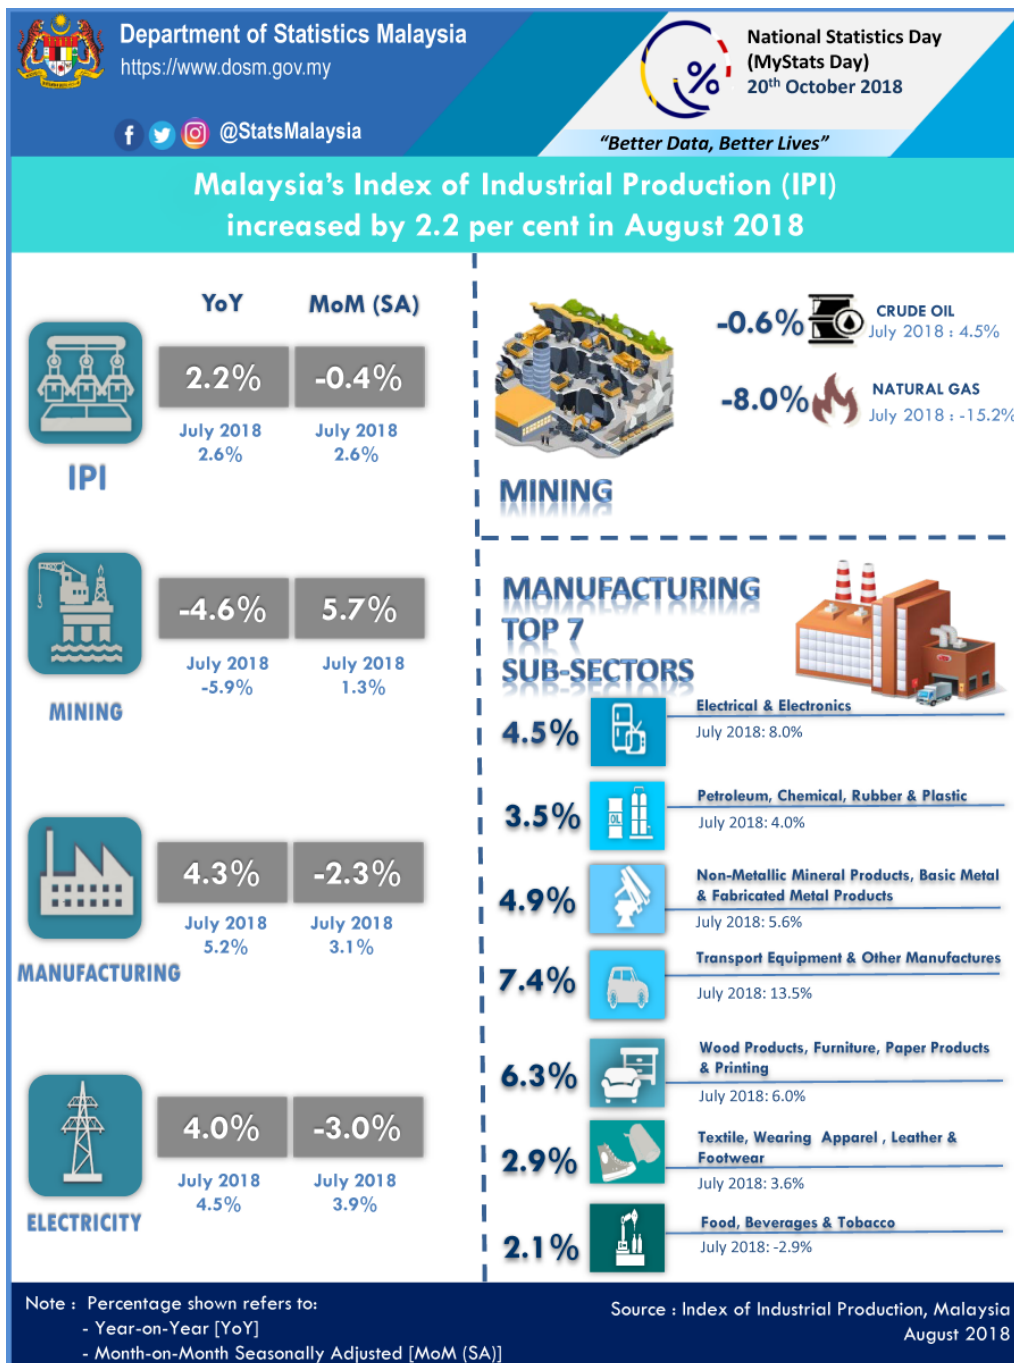

MINISTRY OF ECONOMY
DEPARTMENT OF STATISTICS MALAYSIA

INDEX OF INDUSTRIAL PRODUCTION, MALAYSIA AUGUST 2018

Malaysia's Industrial Production Index (IPI) increased by 2.2 per cent in August 2018

The Industrial Production Index (IPI) increased by **2.2 per cent** in August 2018 as compared with the same month of the previous year. The growth in August 2018 was supported by an increase in the index of Manufacturing (**4.3%**) and the index of Electricity (**4.0%**). Meanwhile, the index of Mining recorded a decline of **4.6 per cent** (July 2018: -5.9%).

Year-on-year basis, the Manufacturing sector output rose by **4.3 per cent** in August 2018 after recording a growth of 5.2 per cent in July 2018. The major sub-sectors which recorded an increase in August 2018 were: Electrical and Electronic Equipment Products (**4.5%**), Petroleum, Chemical, Rubber and Plastic Products (**3.5%**) and Non-metallic Mineral Products, Basic Metal and Fabricated Metal Products (**4.9%**).

The Mining sector output registered a decline of **4.6 per cent** in August 2018 as compared to the same period of the previous year. The decline was contributed by the decrease in the Natural Gas Index (**-8.0%**) and the Crude Oil Index (**-0.6%**).