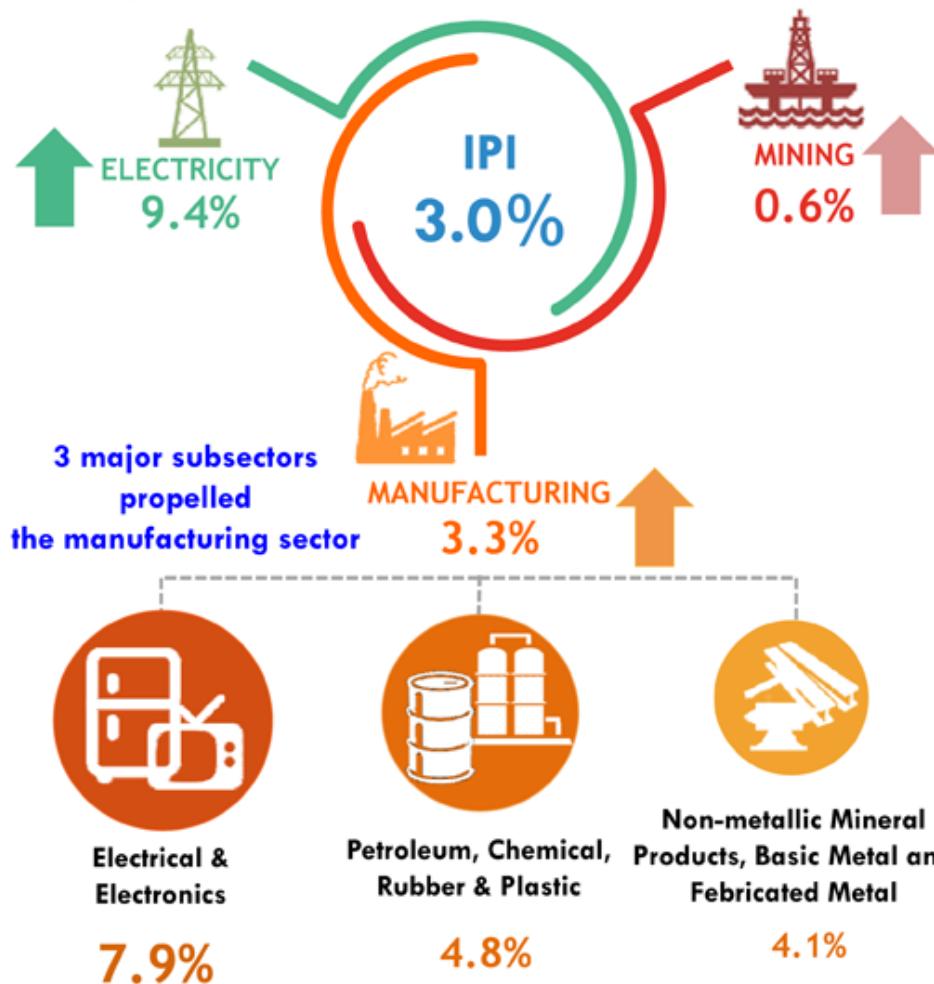

MINISTRY OF ECONOMY
DEPARTMENT OF STATISTICS MALAYSIA

INDEX OF INDUSTRIAL PRODUCTION, MALAYSIA APRIL 2016

**Malaysia's Industrial Production Index (IPI)
rose 3.0% in April 2016**

The Industrial Production Index rose **3.0%** in April 2016 from a year ago supported by all sectors: Manufacturing (**3.3%**), Mining (**0.6%**) and Electricity (**9.4%**)

Source :
Index of Industrial Production, Malaysia
April 2016

Industrial Production Index (IPI) rose 3.0% in April 2016

In April 2016, the Industrial Production Index (IPI) rose 3.0% after registering 2.8% in March 2016. The rise in April 2016 was supported by positive growth in all indices such as Manufacturing (3.3%), Mining (0.6%) and Electricity sectors (9.4%).

Manufacturing sector increased 3.3% in April 2016 propelled by three major sub-sectors; Electrical and Electronics Products (7.9%), Petroleum, Chemical, Rubber and Plastic Products (4.8%) and Non-metallic Mineral Products, Basic Metal and Fabricated Metal Products (4.1%).

Year-on-year basis, the Mining sector output improved to register a growth of 0.6% in April 2016 after a decrease of 2.5% in March 2016. This growth was supported by the increase of 3.7% in Natural Gas index. Meanwhile, the Crude Oil index declined by 1.6%.