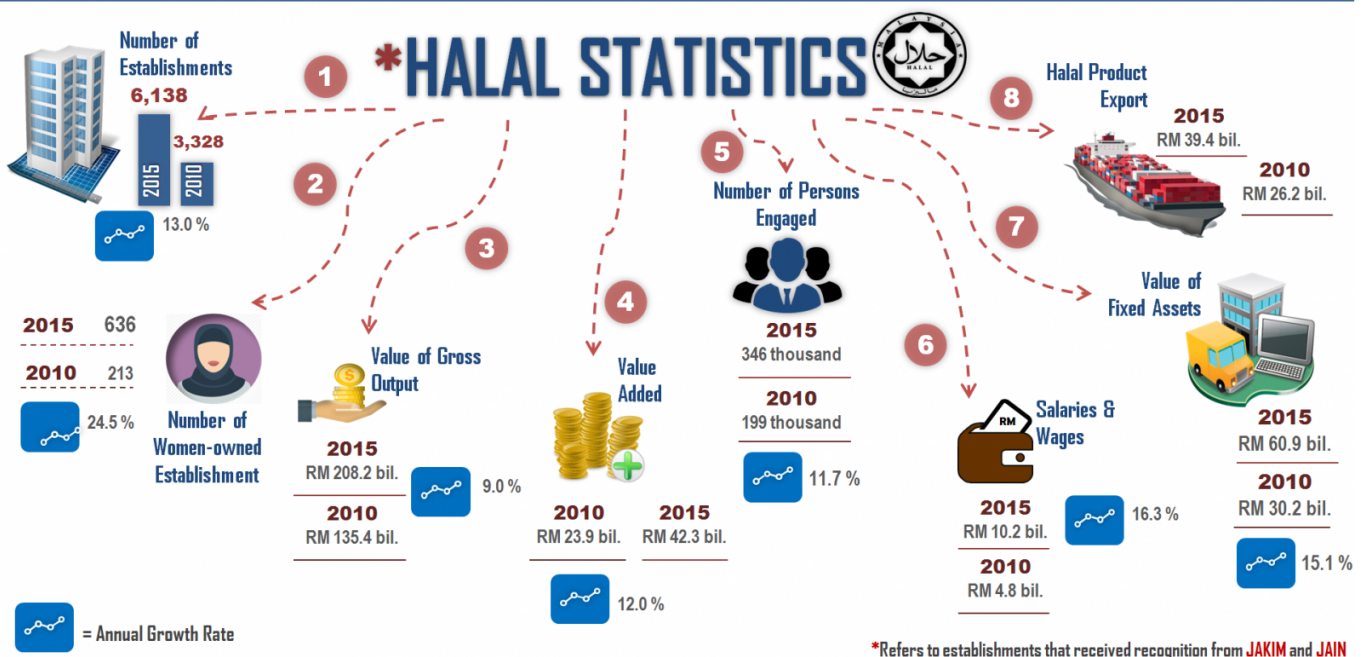

Overall, the main statistics of Halal Statistics in Malaysia in 2015 showed a positive annual growth rate compared to 2010. A total of 6,138 establishments which received JAKIM Halal certification operated at an average annual growth rate of 13.0 percent over the two of periods. Over the two reference period, the total number of women's establishments in Malaysia in 2015 was 636 establishments compared to 213 establishments in 2010 with an average annual growth rate of 24.5 percent.

The gross output value in 2015 was RM 208 billion with an increase of 9.0 percent annually. Value added in 2015 was RM 42.2 billion compared to RM23.9 billion in 2010 with an average annual growth of 12.0 percent.

For salaries and wages, RM10.2 billion was recorded in 2015 compared to RM4.8 billion in 2010 with an average annual growth of 16.3 percent. A total of 345,644 workers were recorded in 2015 as compared to 198,696 workers in 2010 growing annually at 11.7 percent.

Total exports of halal product in 2015 was RM39.4 billion. The amount contributed by Food and Beverages was RM19.5 billion, Halal Ingredient was the second largest contributor at RM11.0 billion, followed by Oil Palm Derivatives with recorded RM 5.0 billion.