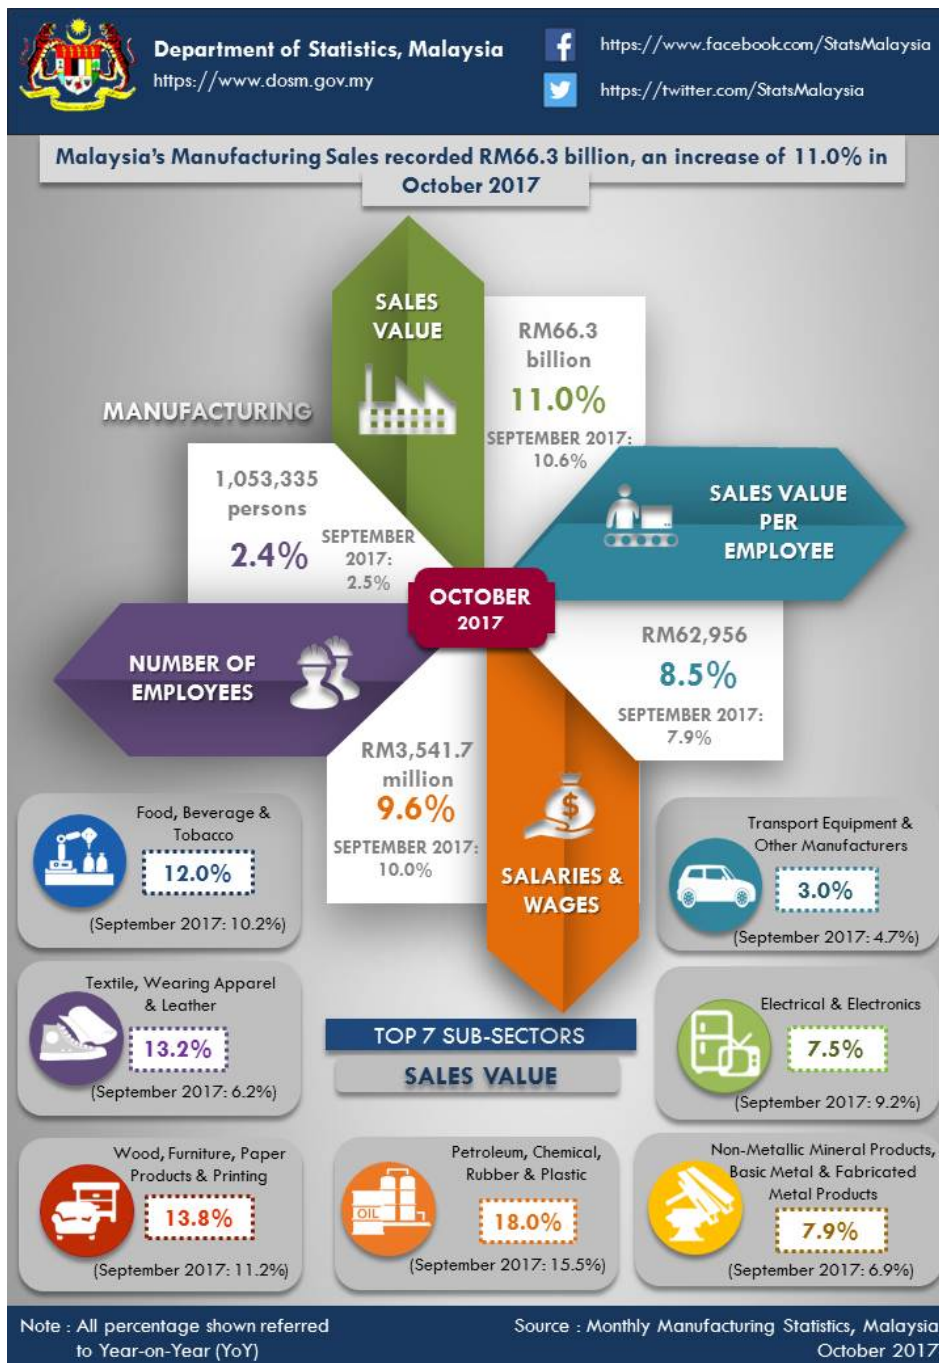

MINISTRY OF ECONOMY  
DEPARTMENT OF STATISTICS MALAYSIA

MONTHLY MANUFACTURING STATISTICS MALAYSIA, OCTOBER 2017

**HIGHLIGHTS**

## **Manufacturing sector registered a sales value of RM66.3 billion in October 2017**

Malaysia's October manufacturing sales continues to record a strong growth of **11.0 per cent**, rising to **RM66.3 billion** as compared to RM59.7 billion reported a year ago.

Year-on-year, the significant increase in sales value in October 2017 was due to the increase in Electrical and Electronic Products (**7.5%**), Petroleum, Chemical, Rubber and Plastic Products (**18.0%**) and Non-metallic Mineral Products, Basic Metal and Fabricated Metal Products (**7.9%**). These three sub-sectors contributed 80.1 per cent to the sales value of the manufacturing sector.

Total employees engaged in the Manufacturing sector in October 2017 was **1,053,335 persons**, an increase of **2.4 per cent** or 24,194 persons as compared to 1,029,141 persons in October 2016.

Salaries & wages paid rose **9.6 per cent (RM311.3 million)** to record **RM3,541.7 million**, thus registering an average salaries & wages per employee of **RM3,362** in October 2017.