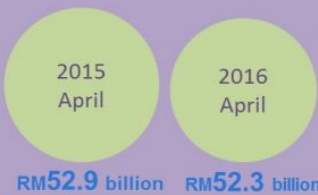

### Manufacturing Sector Highlight, April 2016

**Manufacturing Sales registered RM52.3b in April 2016**

The Manufacturing sales in April 2016 registered RM52.3 billion, decreased marginally from RM52.9 billion reported a year ago